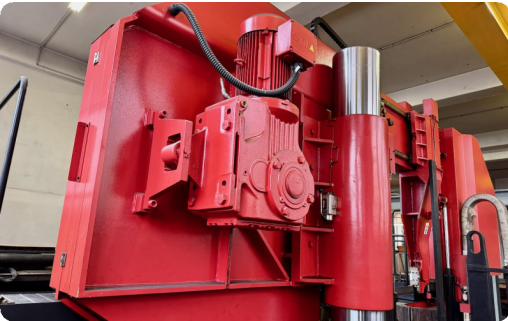

## Used AMADA HFA 1000 C II band saw

### Used AMADA HFA 1000 C II band saw

#### Technical sheet

Ø: 400 to 1000 mm

Rectangular: 100 x 400 mm to 1000 x 1100 mm